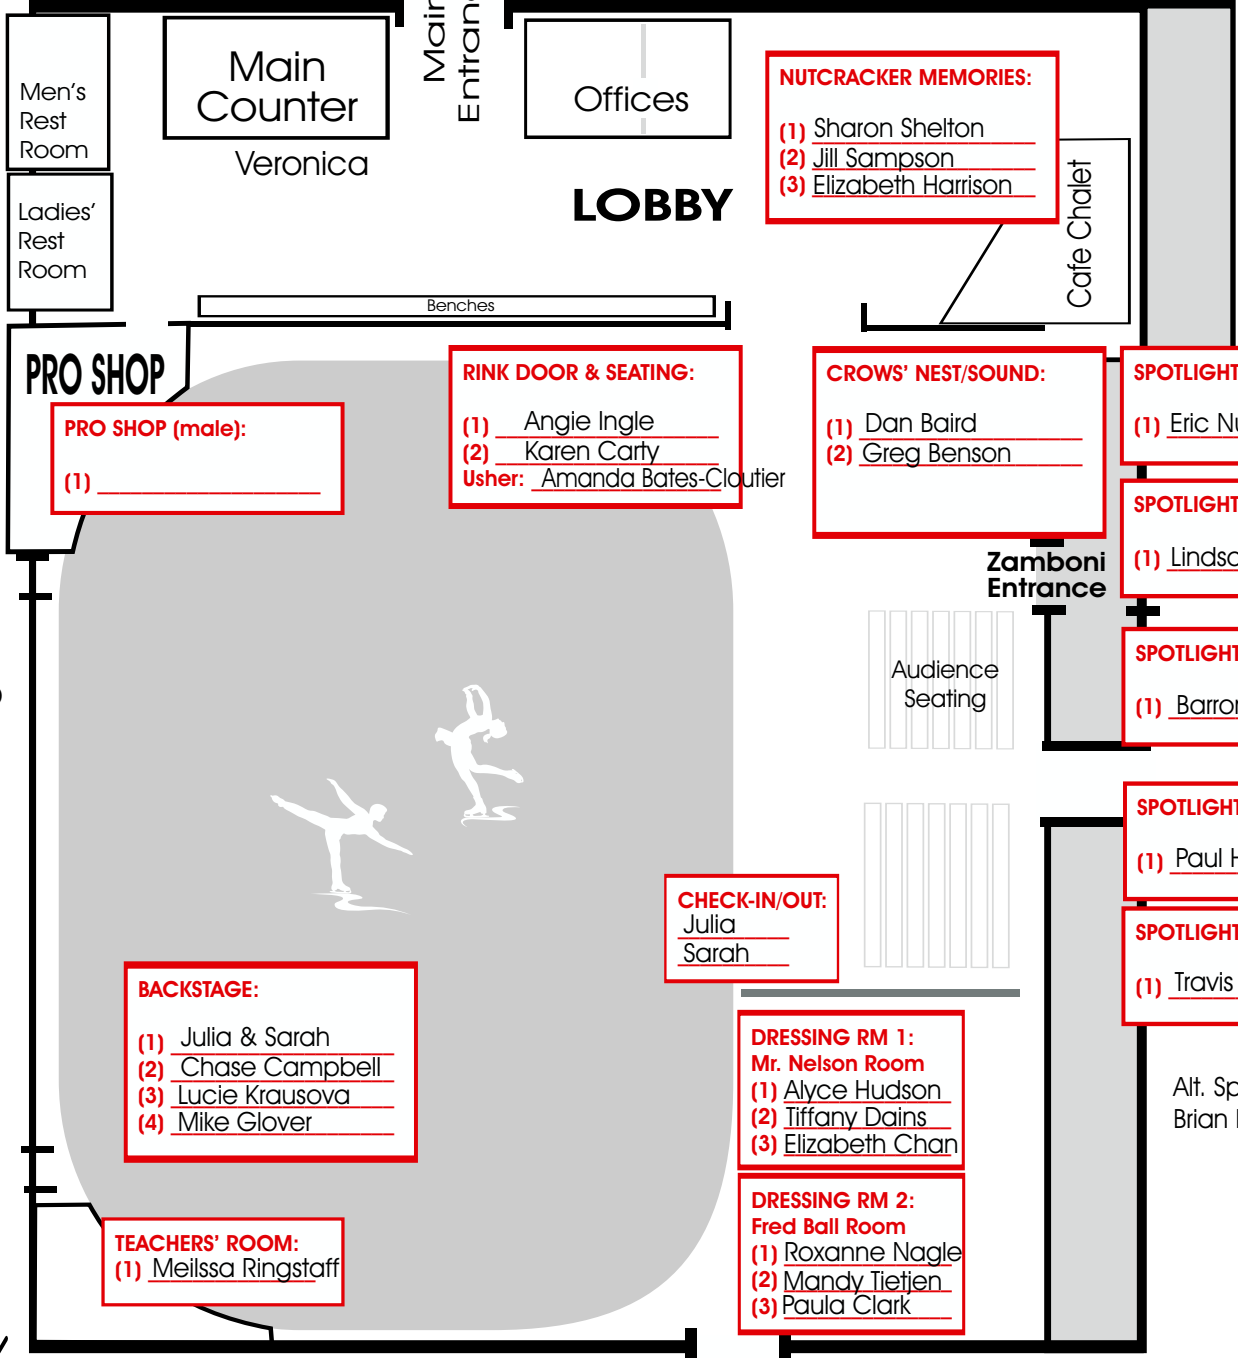

# Nutcracker On Ice VOLUNTEER ASSIGNMENTS

Day & Time: Wednesday 7 pm

West  
↑  
↓  
East

Kingston Pike

Parking

Exit to Kingston Pike

**SECURE AREA – NOT AN ENTRANCE!!! EVERYONE MUST USE FRONT ENTRANCE**

**WALTZER TRAILER (#5) – Outside:**

- (1) ...
- (2) Angela Cullifton
- (3) Heather Helton

Kate Campbell  
Kathy Ansley

**RAT TRAILER (#6) – Outside:**

- (1) Julya Johnson
- (2) Jennifer Gray
- (3) Amber Burleson
- (4) Mary Beth Rogers
- (5) Ben Alexander

Entrance from  
Western Plaza  
↑

— Parking —