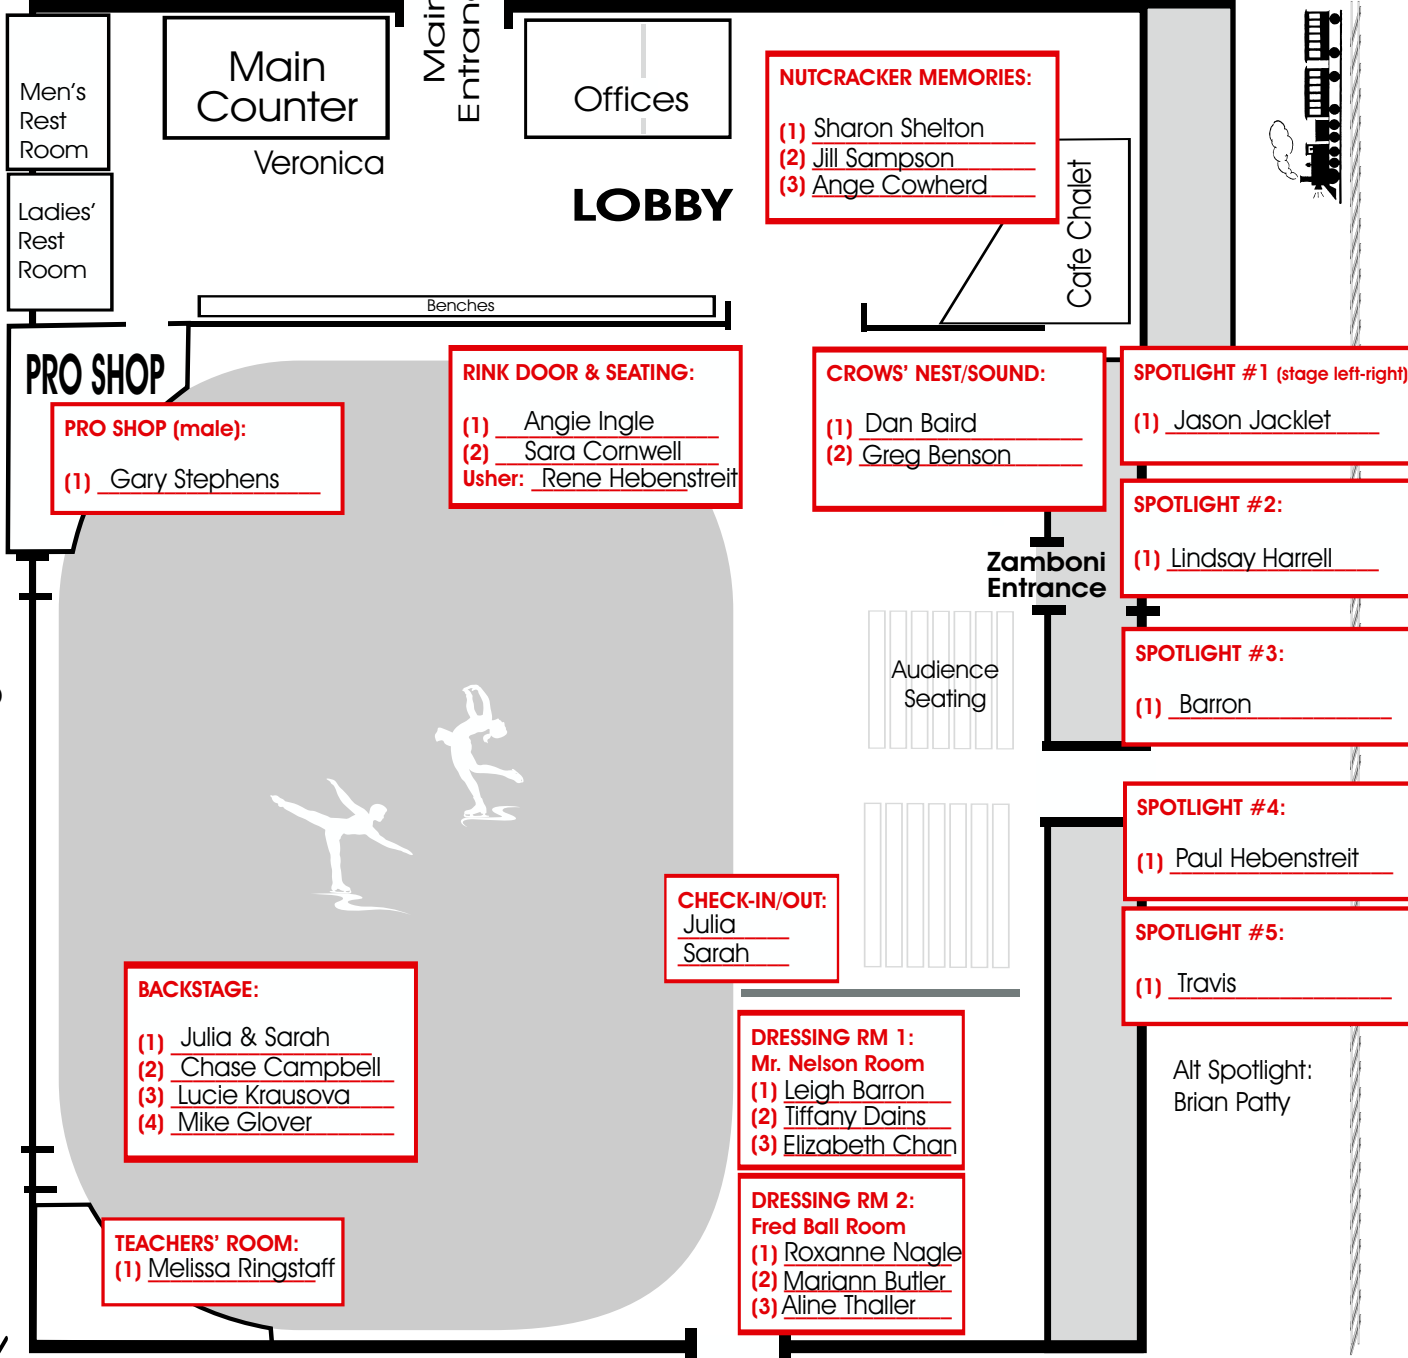

Nutcracker On Ice VOLUNTEER ASSIGNMENTS

Day & Time: Tuesday 7 pm

West
↑
↓
East

Kingston Pike

Parking

Exit to Kingston Pike

SECURE AREA – NOT AN ENTRANCE!!! EVERYONE MUST USE FRONT ENTRANCE

WALTZER TRAILER (#5) – Outside:

- (1) Jennifer Searle
- (2) Teresa Ford
- (3) Heather Helton

Kate Campbell
Kathy Ansley

RAT TRAILER (#6) – Outside:

- (1) Julie Bankston
- (2) Julya Johnson
- (3) Alyce Hudson
- (4) Shital Chohan
- (5) Ben Alexander

Entrance from
Western Plaza
↑

— Parking —