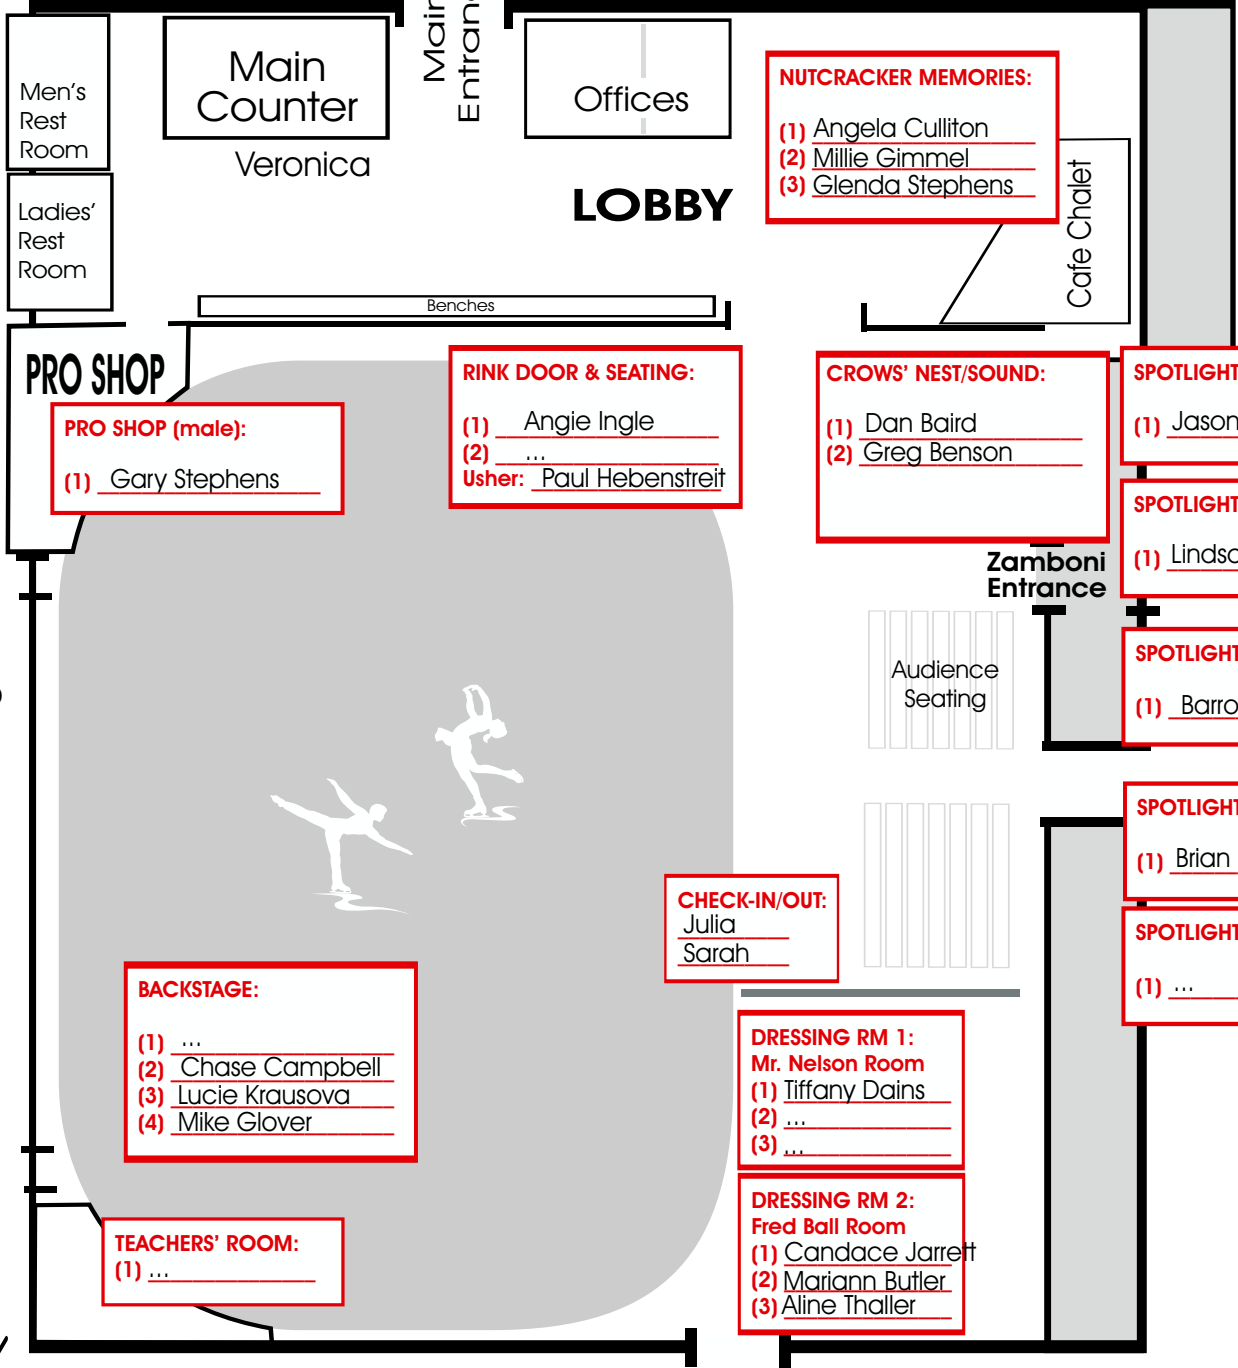

# Nutcracker On Ice VOLUNTEER ASSIGNMENTS

Day & Time: Saturday 7 pm

West  
↑  
↓  
East

Kingston Pike

Parking

Exit to Kingston Pike

**SECURE AREA – NOT AN ENTRANCE!!! EVERYONE MUST USE FRONT ENTRANCE**

**WALTZER TRAILER (#5) – Outside:**

(1) Jennifer Searle  
 (2) ...  
 (3) ...

Kate Campbell  
Kathy Ansley

**RAT TRAILER (#6) – Outside:**

(1) Julya Johnson  
 (2) Amber Burleson  
 (3) Sarah Ali  
 (4) Leigh Barron  
 (5) ...

Entrance from  
↑  
Western Plaza

— Parking —