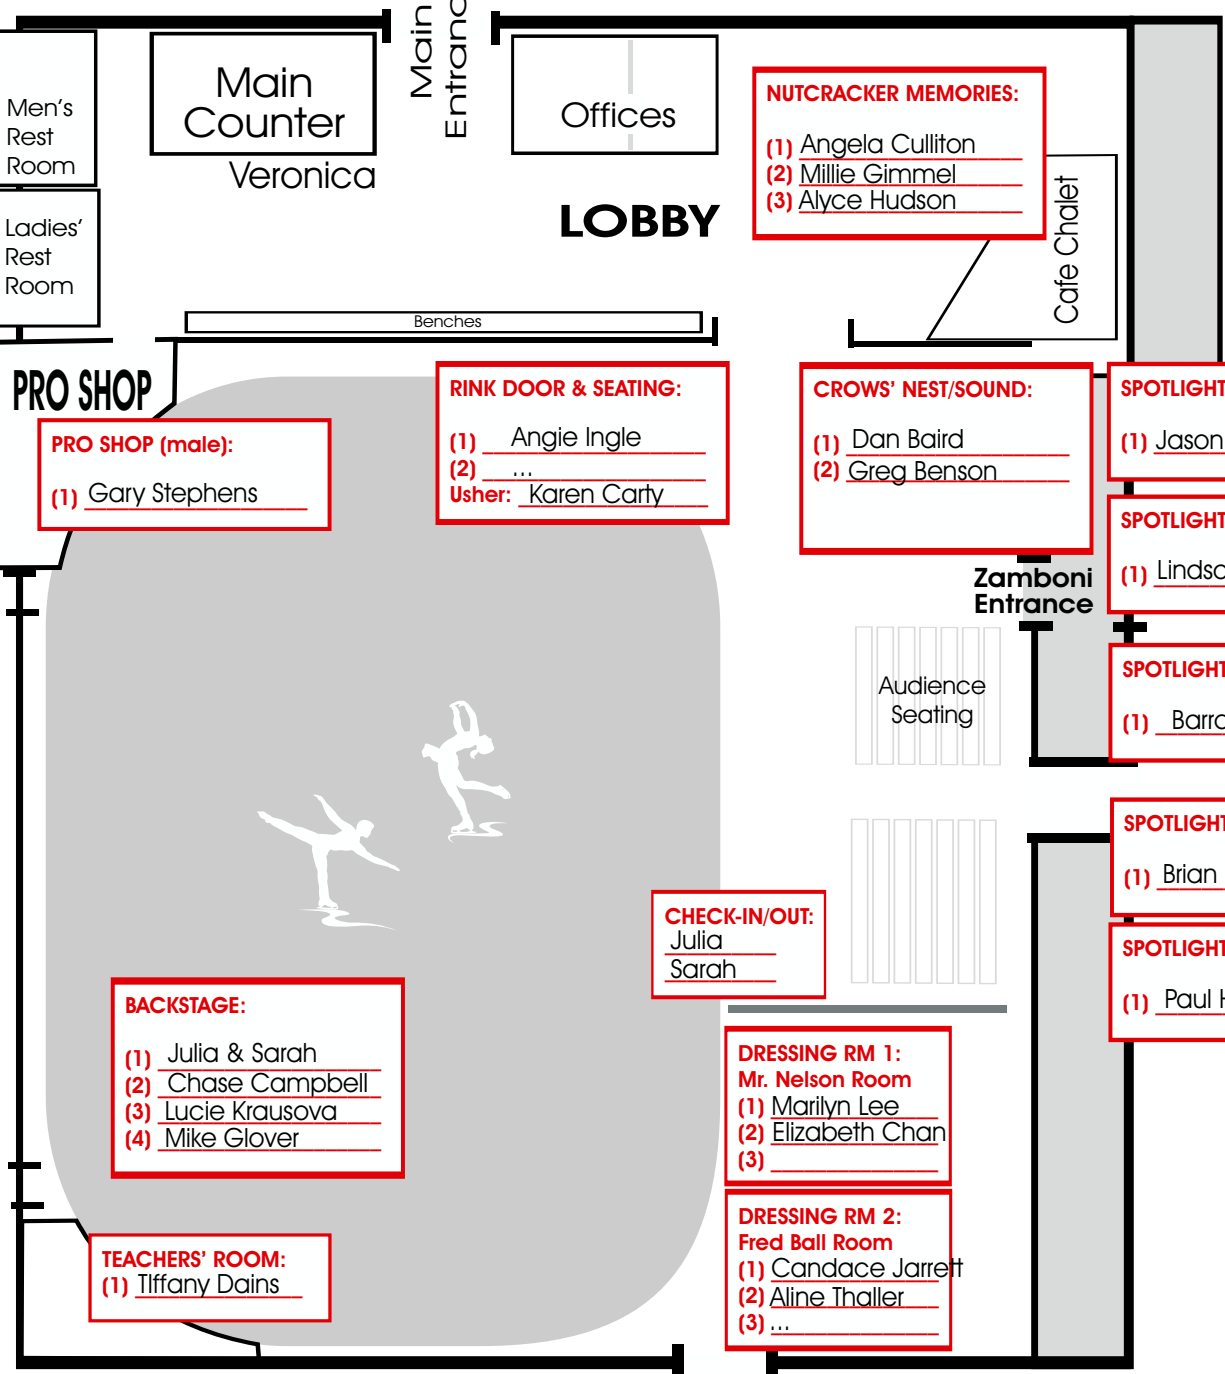

# Nutcracker On Ice VOLUNTEER ASSIGNMENTS

Day & Time:                     Saturday 2 pm                    

West  
↑  
↓  
East

Kingston Pike

Parking

**PRO SHOP (male):**  
(1) Gary Stephens

**RINK DOOR & SEATING:**  
(1) Angie Ingle  
(2) ...  
Usher: Karen Carly

**CHECK-IN/OUT:**  
Julia  
Sarah

**DRESSING RM 1:  
Mr. Nelson Room**  
(1) Marilyn Lee  
(2) Elizabeth Chan  
(3)                     

**DRESSING RM 2:  
Fred Ball Room**  
(1) Candace Jarrett  
(2) Aline Thaller  
(3) ...

Exit to Kingston Pike

**SECURE AREA – NOT AN ENTRANCE!!! EVERYONE MUST USE FRONT ENTRANCE**

**WALTZER TRAILER (#5) – Outside:**  
(1) Teresa Ford  
(2) Heather Helton  
(3) Mary Beth Rogers

Kate Campbell  
Kathy Ansley

**RAT TRAILER (#6) – Outside:**  
(1) Leigh Barron  
(2) ...  
(3) ...  
(4) ...  
(5) Ben Alexander

Entrance from  
Western Plaza  
↑

— Parking —