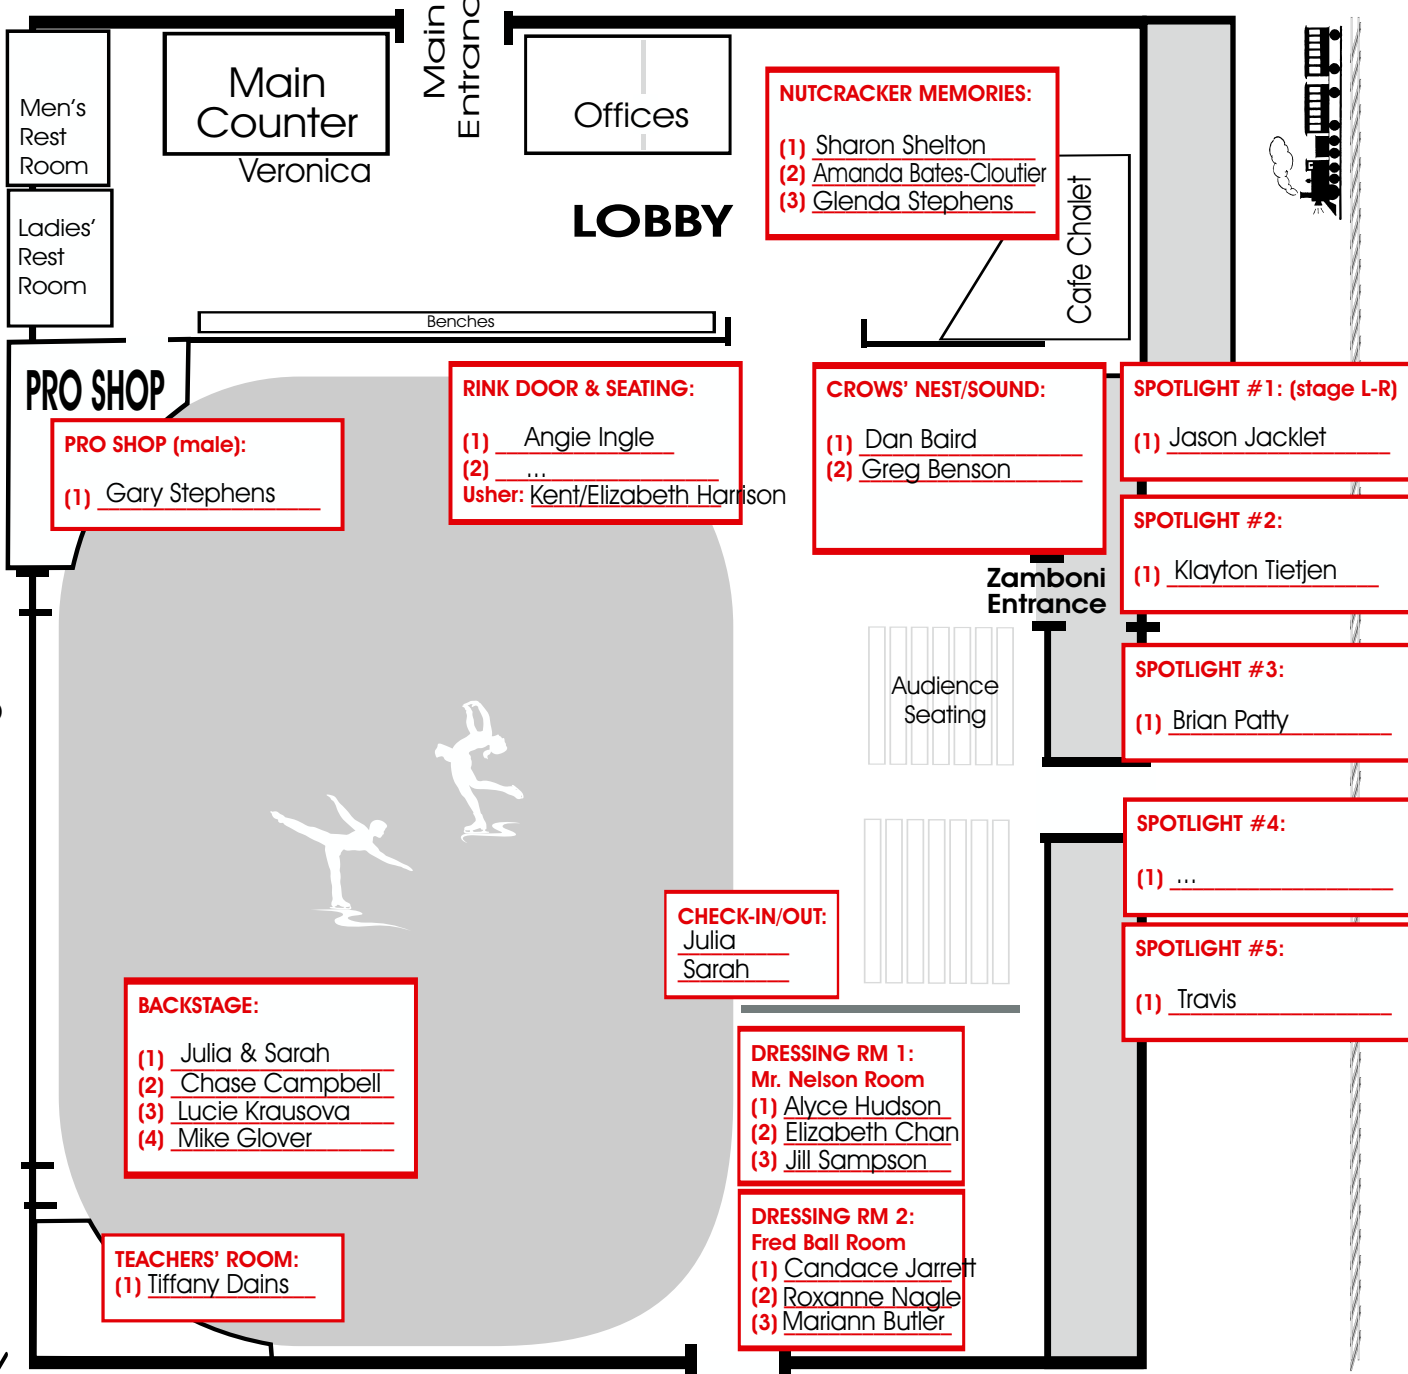

Nutcracker On Ice VOLUNTEER ASSIGNMENTS

Day & Time: Friday 7 pm

West
↑
↓
East

Kingston Pike

Parking

Exit to Kingston Pike

SECURE AREA – NOT AN ENTRANCE!!! EVERYONE MUST USE FRONT ENTRANCE

WALTZER TRAILER (#5) – Outside:

- (1) Tabitha Jacklet
- (2) ...
- (3) ...

Kate Campbell
Kathy Ansley

RAT TRAILER (#6) – Outside:

- (1) Julya Johnson
- (2) Amber Burleson
- (3) ...
- (4) ...
- (5) Ben Alexander

Entrance from
↑
Western Plaza

— Parking —